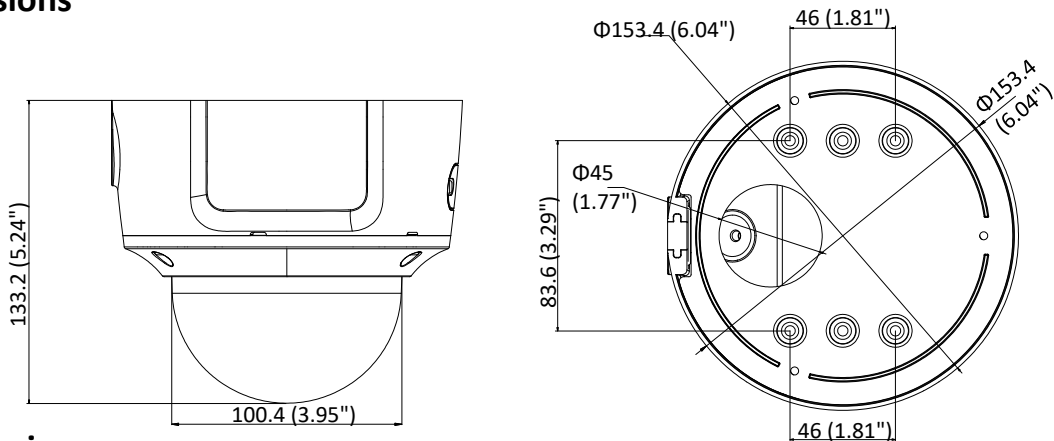

Current	PoE (802.3af, 36V to 57V), 0.4A to 0.2A, max. 12W
Protection Level	IP66, IK10
Material	Metal
Dimensions	Φ 153.4 × 133.2 mm (Φ 6.04" × 5.24")
Weight	Camera: 1287 g (2.8 lb.)

Available Model:

DS-2CD2783G0-IZS(2.8 to 12 mm)

Dimensions

Accessories

Unit: mm(inch)

DS-1475ZJ-SUS
Vertical Pole Mount

DS-1476ZJ-SUS
Corner Mount